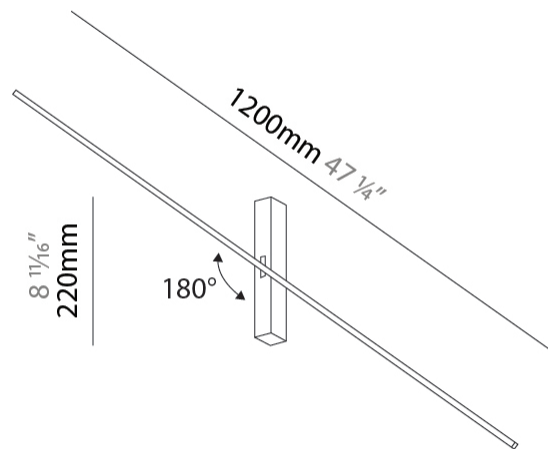

JUST BLACK LINE SURFACE

A33302-

base number LED
Dimming

1. To build a product code in our configurator select the specify button on the base model # product page
2. To build a manual product code on this datasheet choose from the options listed below in blue font and add the suffix to the base model #

GENERAL

Series: Just Black Line
Brand: Prolicht
Division: Architectural
Mounting Type: Surface
Mounting Location: Wall
Subcategory: Wall Effect

PHYSICAL

Shape: Rectangle
Length (mm): 1200
Length (in): 47 1/4
Width (mm): 30
Width (in): 1 1/16
Height (mm): 220
Height (in): 8 2/3
Light Distribution: Indirect
Fixture Finish: BLK
Fixture Material: Aluminum

ELECTRICAL

Lamp Type: LED (Zhaga Standard)
Input Wattage (W): 14.5
Total Output Wattage (W): 12.7
[Dimming: Non-Dimmable](#)
Driver Included: Yes
Driver Location: Integrated
Driver Type: Constant Current - Universal
Driver Class: Class 2
Input Voltage (V): 120 - 277
Constant Current (mA): 550
Upon Request: Tri-Mode Dimming

LED

Color Temperature (°K): 3000
Max. Delivered Lumen (lm): 736
CRI: >80 CRI
Lamp Life (hrs): 50000

OPTICAL

Beam Angle: 178
Adjustability: Fixed

RATINGS AND CERTIFICATIONS

Certified By: CSA Certified to UL and CSA Standards
IP rating: IP20

PROJECT
TYPE
SPECIFIER
QUANTITY
DATE